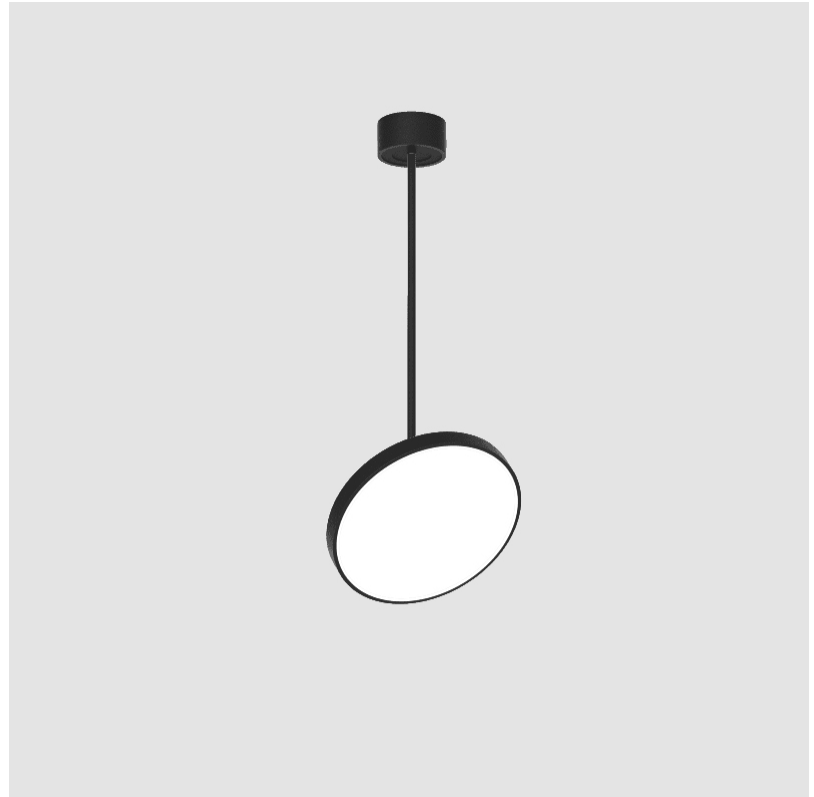

GENERAL

Series: Sign Diva Flex
Subseries: Sign Diva Flex
Brand: Prolicht
Division: Architectural
Mounting Type: Suspension
Mounting Location: Ceiling
Subcategory: Pendant

PHYSICAL

Shape: Round
Diameter (mm): 400
Diameter (in): 15 3/4
Height (mm): 870
Height (in): 34 1/4
Light Distribution: Adjustable / Direct
Weight (kg): 2.007
Weight (lbs): 4.42
Diffuser: PMMA - Opal / Micro-Prism / Sparkling Secret / Vintage Industrial
Fixture Finish: SSR / BKV / CWI / CRY / HAB / UFT / ITA / RUA / FTG / MYG / LOD / PUS / FRO / FUP / KIA / POP / BLS / SPG / MEY / GOH / GUM / CHC / COM / ABZ / JAG / OBR / MOS / ROR
Fixture Material: Extruded Aluminum / Steel

ELECTRICAL

Lamp Type: LED (Zhaga Standard)
Input Wattage (W): 19.8
Total Output Wattage (W): 18
Dimming: Tri-Mode (Non-Dimming and Phase Dimming (120Vac only) and 0-10V Dimming)
Driver Included: Yes
Driver Location: Integrated
Driver Type: Constant Current - Universal
Driver Class: Class 2
Input Voltage (V): 120 - 277
Constant Current (MA): 500

LED

Color Temperature (°K): 2700 / 3000 / 3500 / 4000
Max. Delivered Lumen (lm): 1807 / 1943 / 1951 / 1991
Nominal Lumen (lm): 2250 / 2420 / 2430 / 2480
CRI: >90 CRI
Lamp Life (hrs): 50000

OPTICAL

Adjustability: Rotational 170°; Tilt 90°

RATINGS AND CERTIFICATIONS

Certified By: Certified for North American Standards
IP rating: IP20