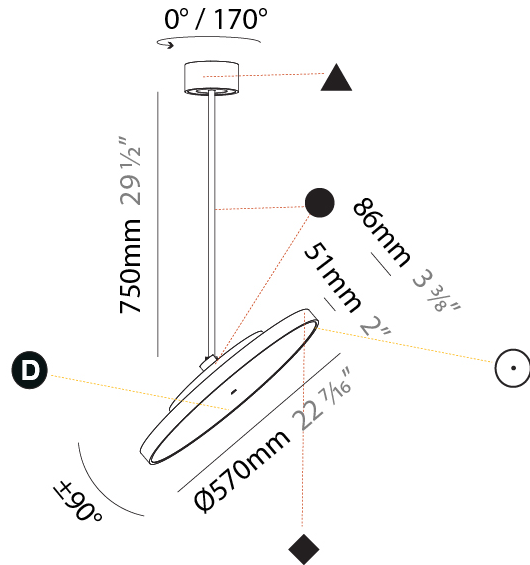

GENERAL

Series: Sign Diva Flex
Subseries: Sign Diva Flex
Brand: Prolicht
Division: Architectural
Mounting Type: Suspension
Mounting Location: Ceiling
Subcategory: Pendant

PHYSICAL

Shape: Round
Diameter (mm): 570
Diameter (in): 22 ⁷/₁₆
Height (mm): 870
Height (in): 34 ¹/₄
Light Distribution: Adjustable / Direct
Weight (kg): 2.007
Weight (lbs): 4.42
Diffuser: PMMA - Opal / Micro-Prism / Sparkling Secret / Vintage Industrial
Fixture Finish: SSR / BKV / CWI / CRY / HAB / UFT / ITA / RUA / FTG / MYG / LOD / PUS / FRO / FUP / KIA / POP / BLS / SPG / MEY / GOH / GUM / CHC / COM / ABZ / JAG / OBR / MOS / ROR
Fixture Material: Extruded Aluminum / Steel

ELECTRICAL

Lamp Type: LED (Zhaga Standard)
Input Wattage (W): 58.3
Total Output Wattage (W): 46.9
Dimming: Tri-Mode (Non-Dimming and Phase Dimming (120Vac only) and 0-10V Dimming)
Driver Included: Yes
Driver Location: Integrated
Driver Type: Constant Current - Universal
Driver Class: Class 2
Input Voltage (V): 120 - 277
Constant Current (MA): 350

LED

Color Temperature (°K): 2700 / 3000 / 3500 / 4000
Max. Delivered Lumen (lm): 4439 / 4759 / 4801 / 4899
Nominal Lumen (lm): 6199 / 6646 / 6705 / 6842
CRI: >90 CRI
Lamp Life (hrs): 50000

OPTICAL

Adjustability: Rotational 170°; Tilt 90°

RATINGS AND CERTIFICATIONS

Certified By: Certified for North American Standards
IP rating: IP20

PROJECT
TYPE
SPECIFIER
QUANTITY
DATE